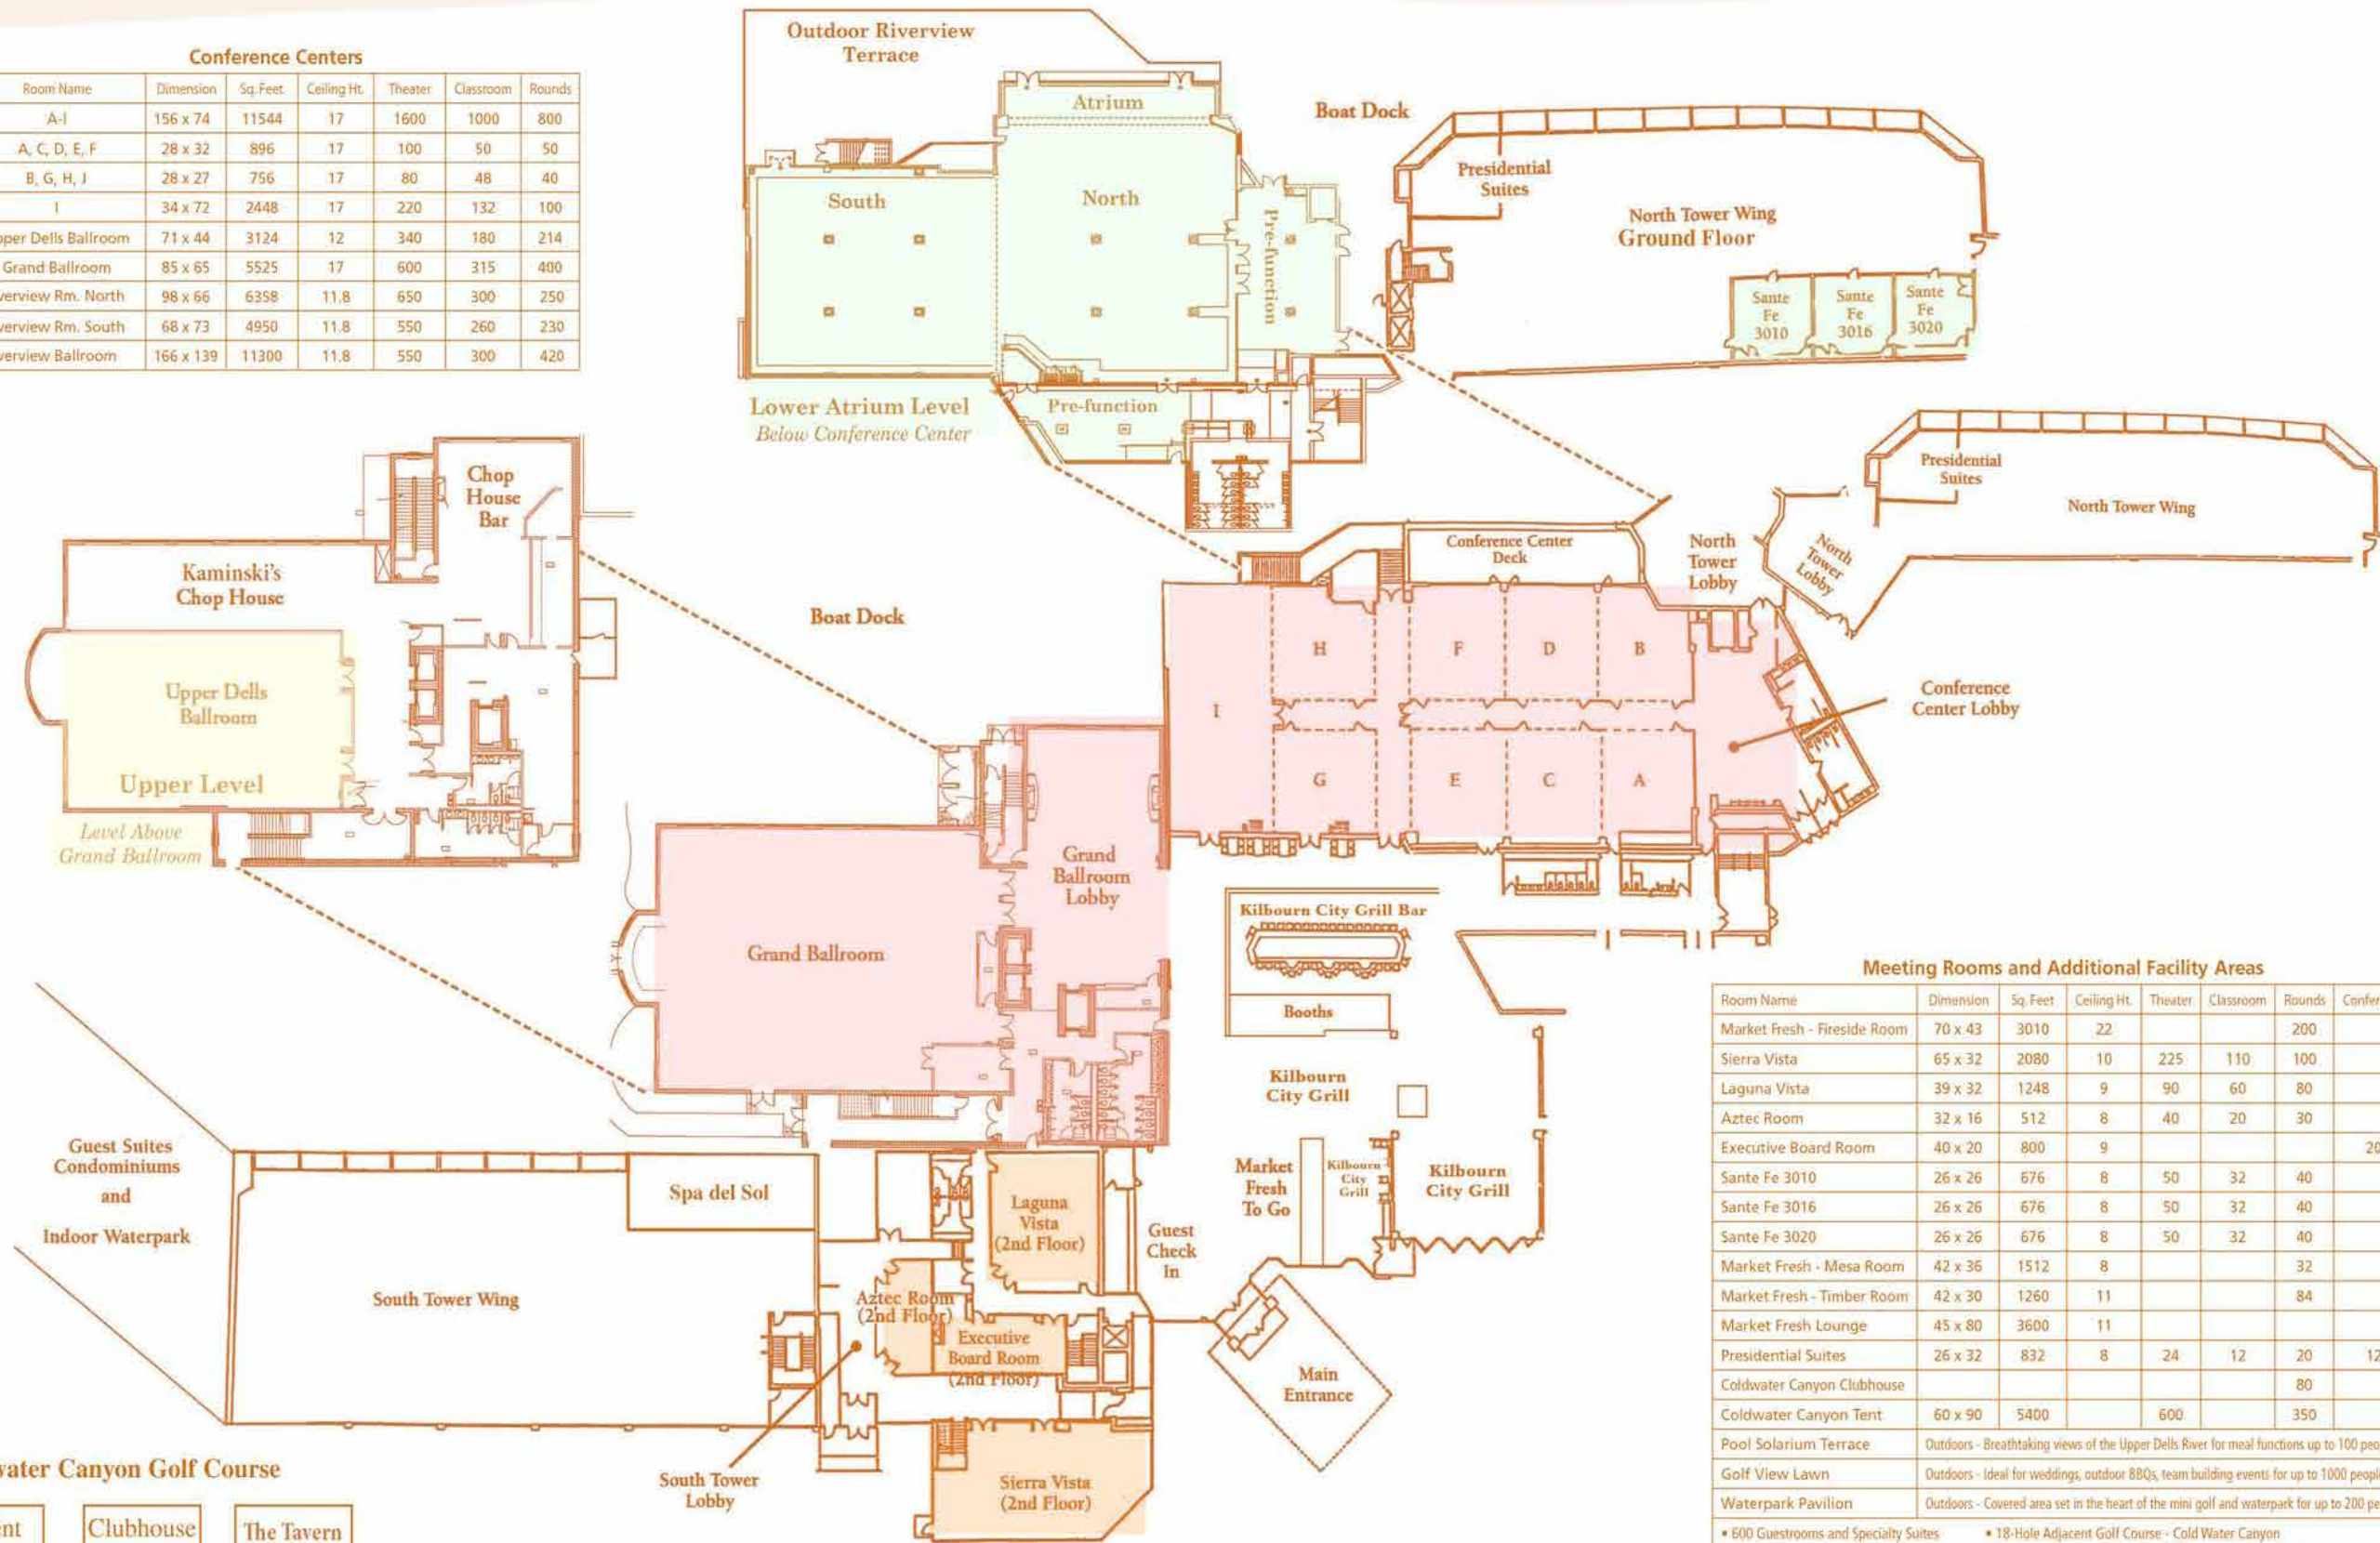

# FACILITY LAYOUT

# Chula Vista Facility Layout

River

## Conference Centers

Room Name	Dimension	Sq. Feet	Ceiling Ht.	Theater	Classroom	Rounds
A-I	156 x 74	11544	17	1600	1000	800
A, C, D, E, F	28 x 32	896	17	100	50	50
B, G, H, J	28 x 27	756	17	80	48	40
I	34 x 72	2448	17	220	132	100
Upper Dells Ballroom	71 x 44	3124	12	340	180	214
Grand Ballroom	85 x 65	5525	17	600	315	400
Riverview Rm. North	98 x 66	6358	11.8	650	300	250
Riverview Rm. South	68 x 73	4950	11.8	550	260	230
Riverview Ballroom	166 x 139	11300	11.8	550	300	420

## Meeting Rooms and Additional Facility Areas

Room Name	Dimension	Sq. Feet	Ceiling Ht.	Theater	Classroom	Rounds	Conference
Market Fresh - Fireside Room	70 x 43	3010	22			200	
Sierra Vista	65 x 32	2080	10	225	110	100	
Laguna Vista	39 x 32	1248	9	90	60	80	
Aztec Room	32 x 16	512	8	40	20	30	
Executive Board Room	40 x 20	800	9				20
Sante Fe 3010	26 x 26	676	8	50	32	40	
Sante Fe 3016	26 x 26	676	8	50	32	40	
Sante Fe 3020	26 x 26	676	8	50	32	40	
Market Fresh - Mesa Room	42 x 36	1512	8			32	
Market Fresh - Timber Room	42 x 30	1260	11			84	
Market Fresh Lounge	45 x 80	3600	11				
Presidential Suites	26 x 32	832	8	24	12	20	12
Coldwater Canyon Clubhouse						80	
Coldwater Canyon Tent	60 x 90	5400		600		350	