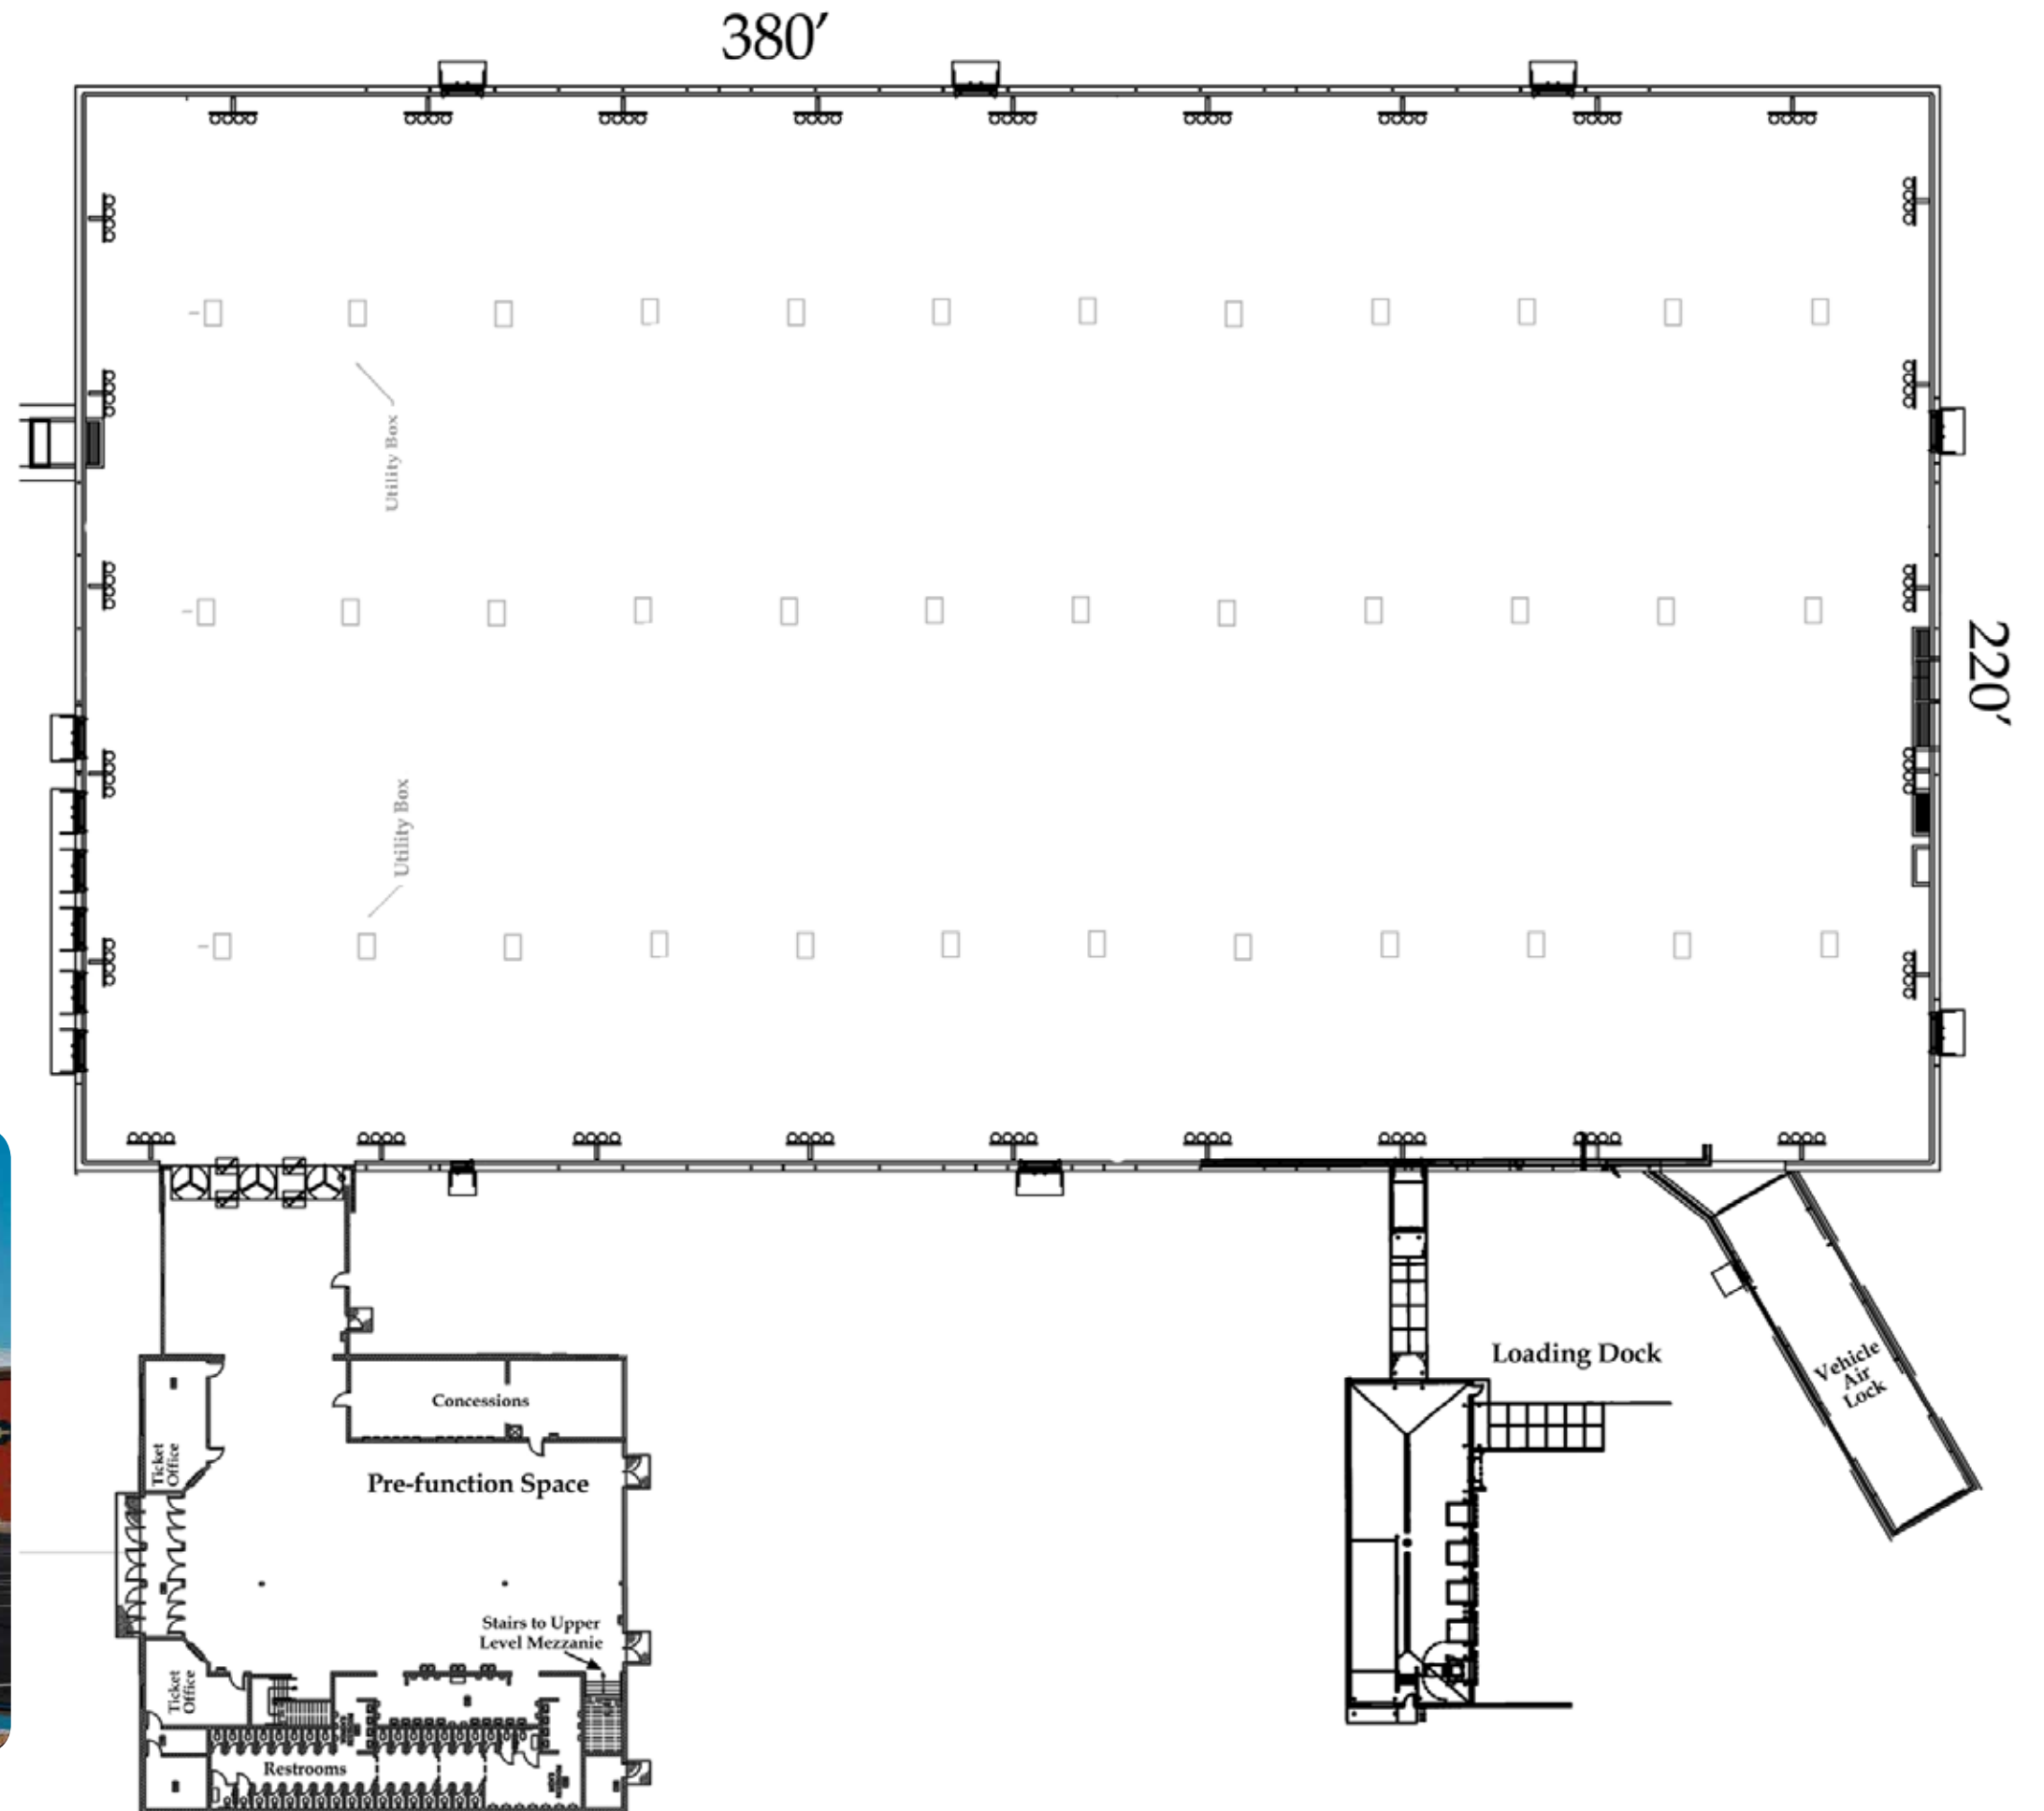

WISCONSIN DELLS Center

Sports ♦ Expo ♦ Events

Wisconsin Dells Center

- ♦ 90,000 sq. ft. column free space
- ♦ 13,000 sq ft. pre-function area
- ♦ 70 ft. ceiling height
- ♦ High voltage electricity
- ♦ Utility boxes every 30 ft.
- ♦ 1,200 parking stalls
- ♦ Upper level mezzanine