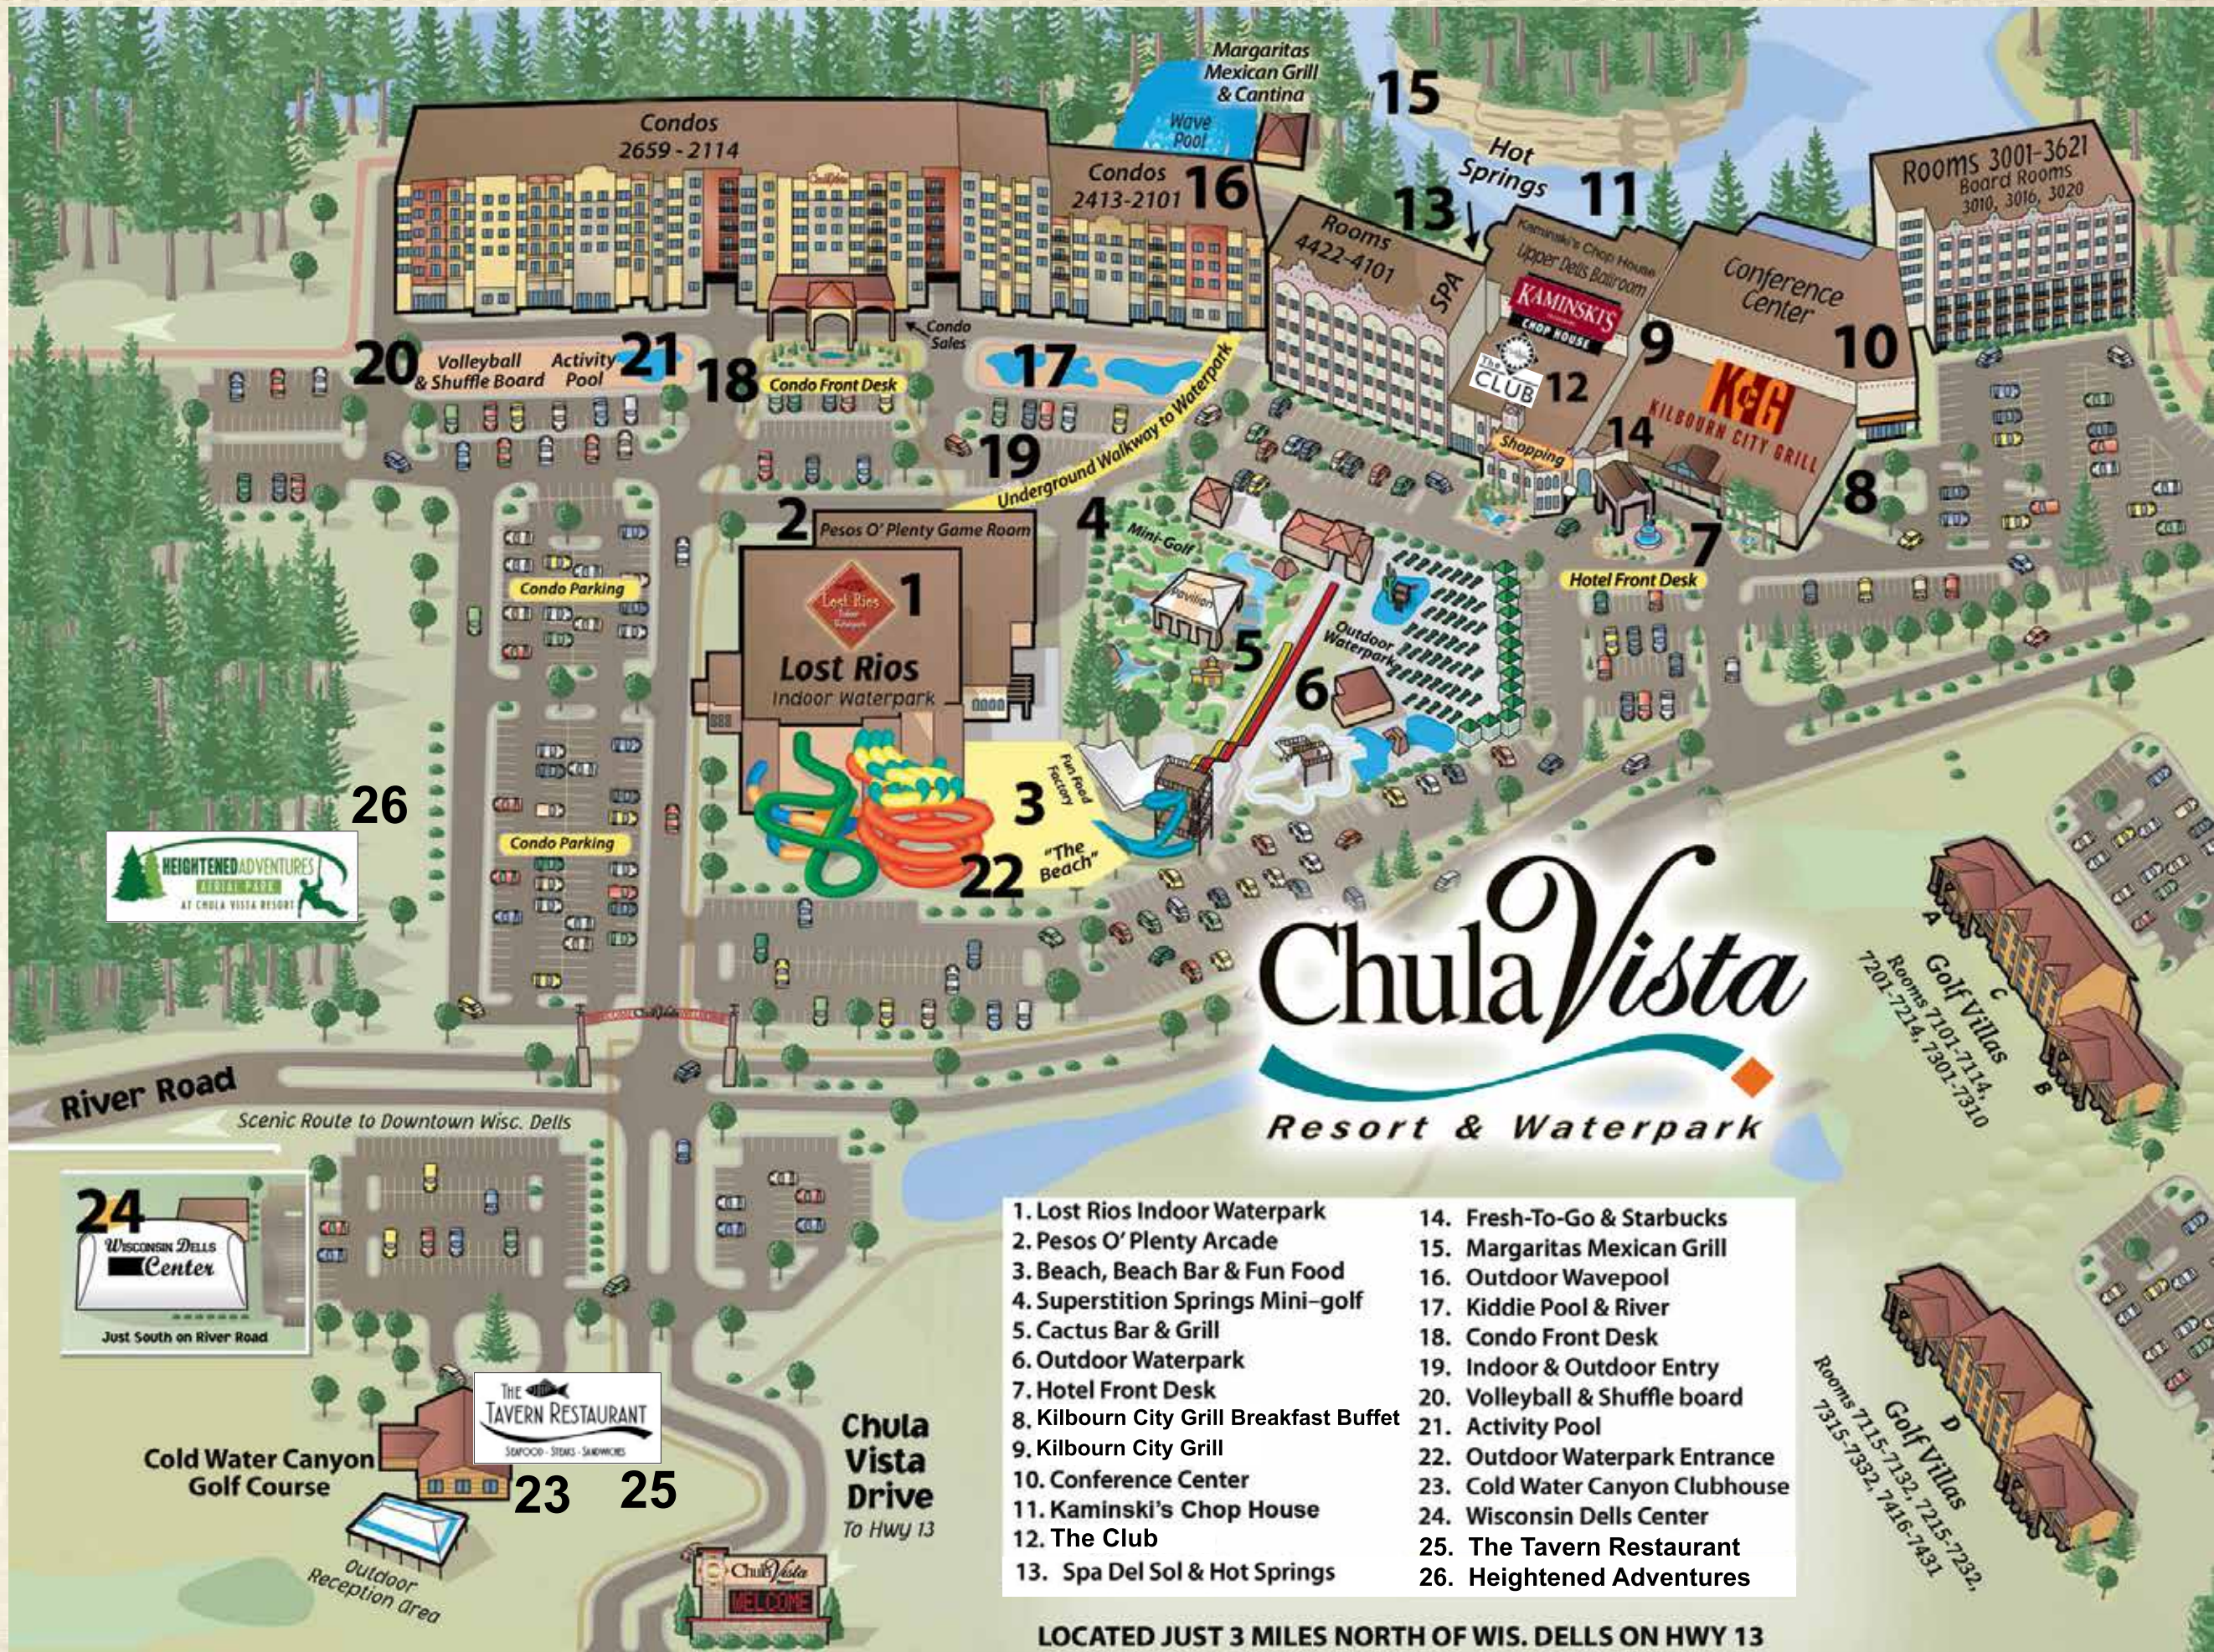

# Chula Vista Facility Layout

River

## Meeting Rooms and Additional Facility Areas

Room Name	Dimension	Sq. Feet	Ceiling Ht.	Theater	Classroom	Rounds	Conference
Market Fresh - Fireside Room	70 x 43	3010	22			200	
Sierra Vista	65 x 32	2080	10	225	110	100	
Laguna Vista	39 x 32	1248	9	90	60	80	
Aztec Room	32 x 16	512	8	40	20	30	
Executive Board Room	40 x 20	800	9				20
Sante Fe 3010	26 x 26	676	8	50	32	40	
Sante Fe 3016	26 x 26	676	8	50	32	40	
Sante Fe 3020	26 x 26	676	8	50	32	40	
Market Fresh - Mesa Room	42 x 36	1512	8			32	
Market Fresh - Timber Room	42 x 30	1260	11			84	
Market Fresh Lounge	45 x 80	3600	11				
Presidential Suites	26 x 32	832	8	24	12	20	12
Coldwater Canyon Clubhouse						80	
Coldwater Canyon Tent	60 x 90	5400		600		350	

- 600 Guestrooms and Specialty Suites
- 18-Hole Adjacent Golf Course - Cold Water Canyon
- Located along the scenic Wisconsin River
- Additional amenities include Spa Del Sol, Market Fresh Lounge, 3 Dining Areas, Wind River Gift Shop, Indoor & Outdoor Waterpark.

## Coldwater Canyon Golf Course

- Tent
- Clubhouse
- The Tavern